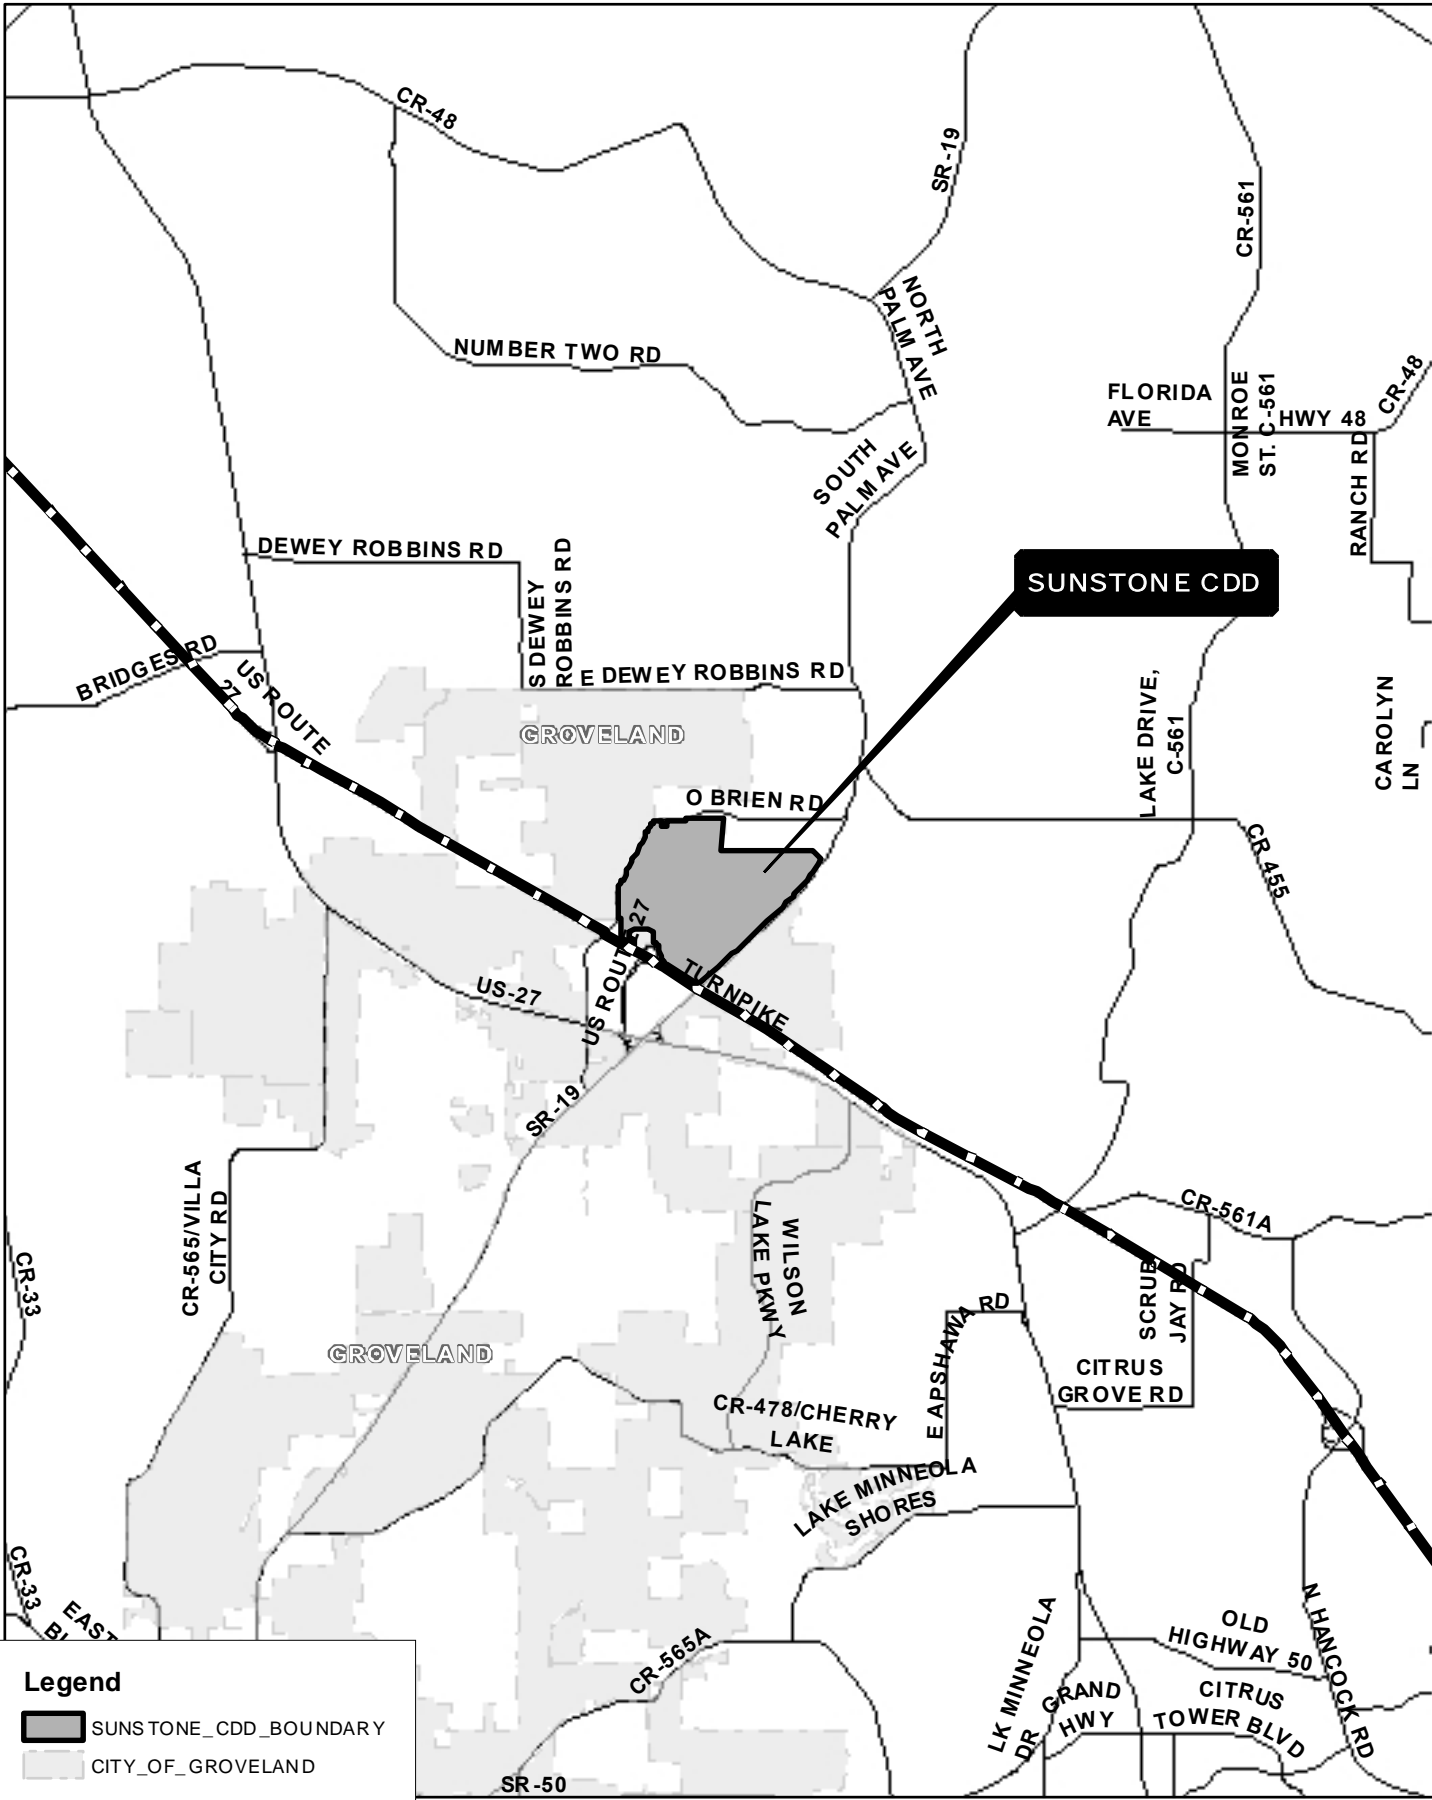

SUNSTONE CDD LOCATION MAP

Legend

-  SUNSTONE_CDD_BOUNDARY
-  CITY_OF_GROVELAND